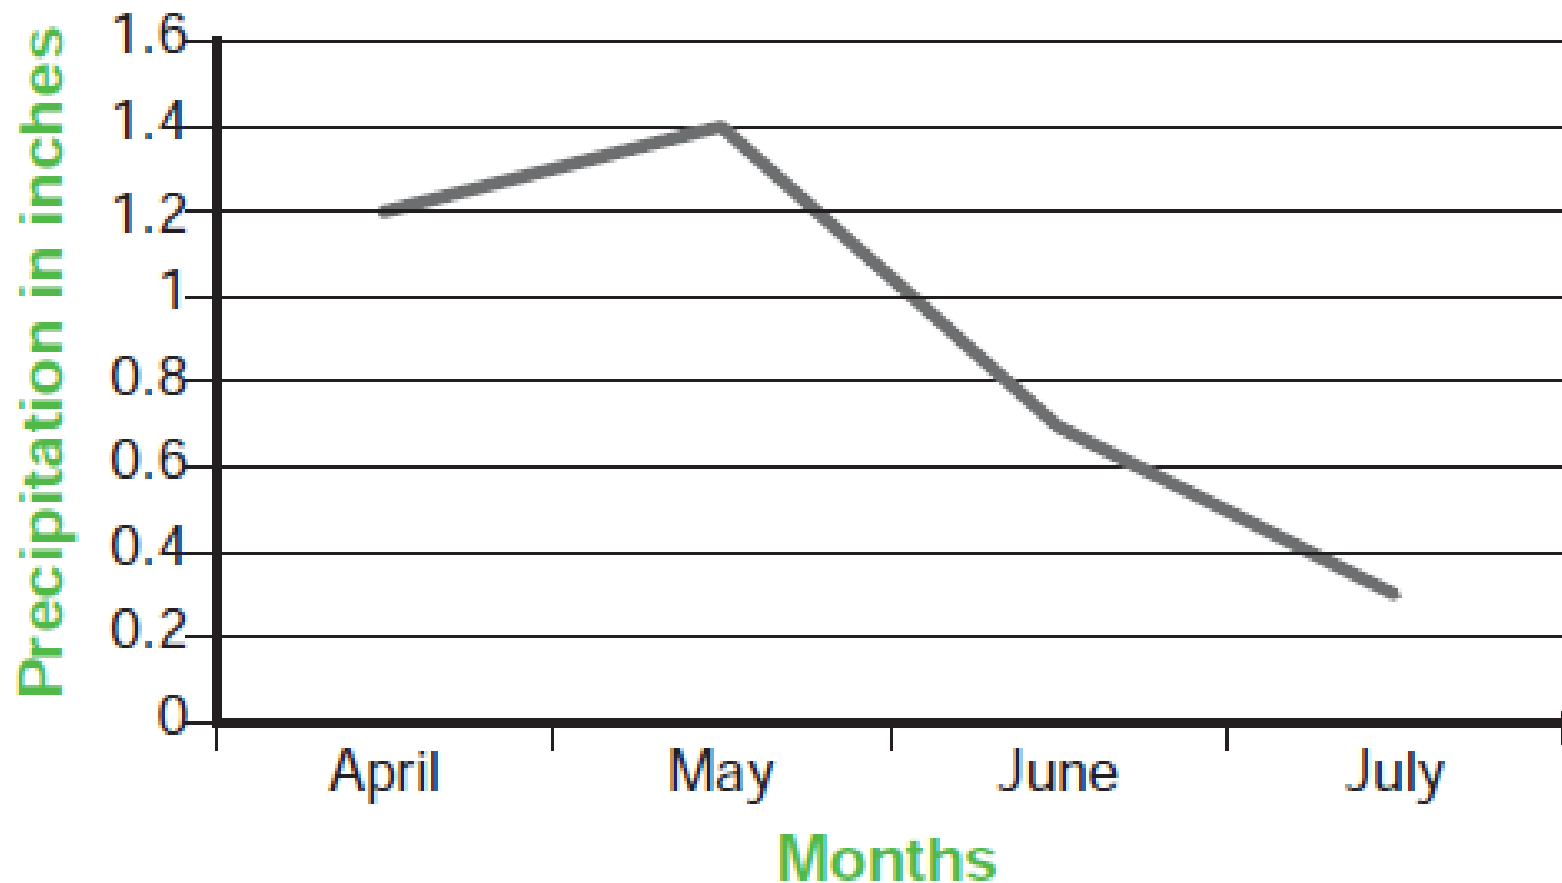

Average Precipitation

Table D: Average Wind Speed

	April	May	June	July
Average Temperature (in miles per hour)	12	9.5	8.5	8.5

Table E: Average Hours of Sunlight

	April	May	June	July
Average Hours of Sunlight	13	14.2	15	14.6

Average Hours of Sunlight