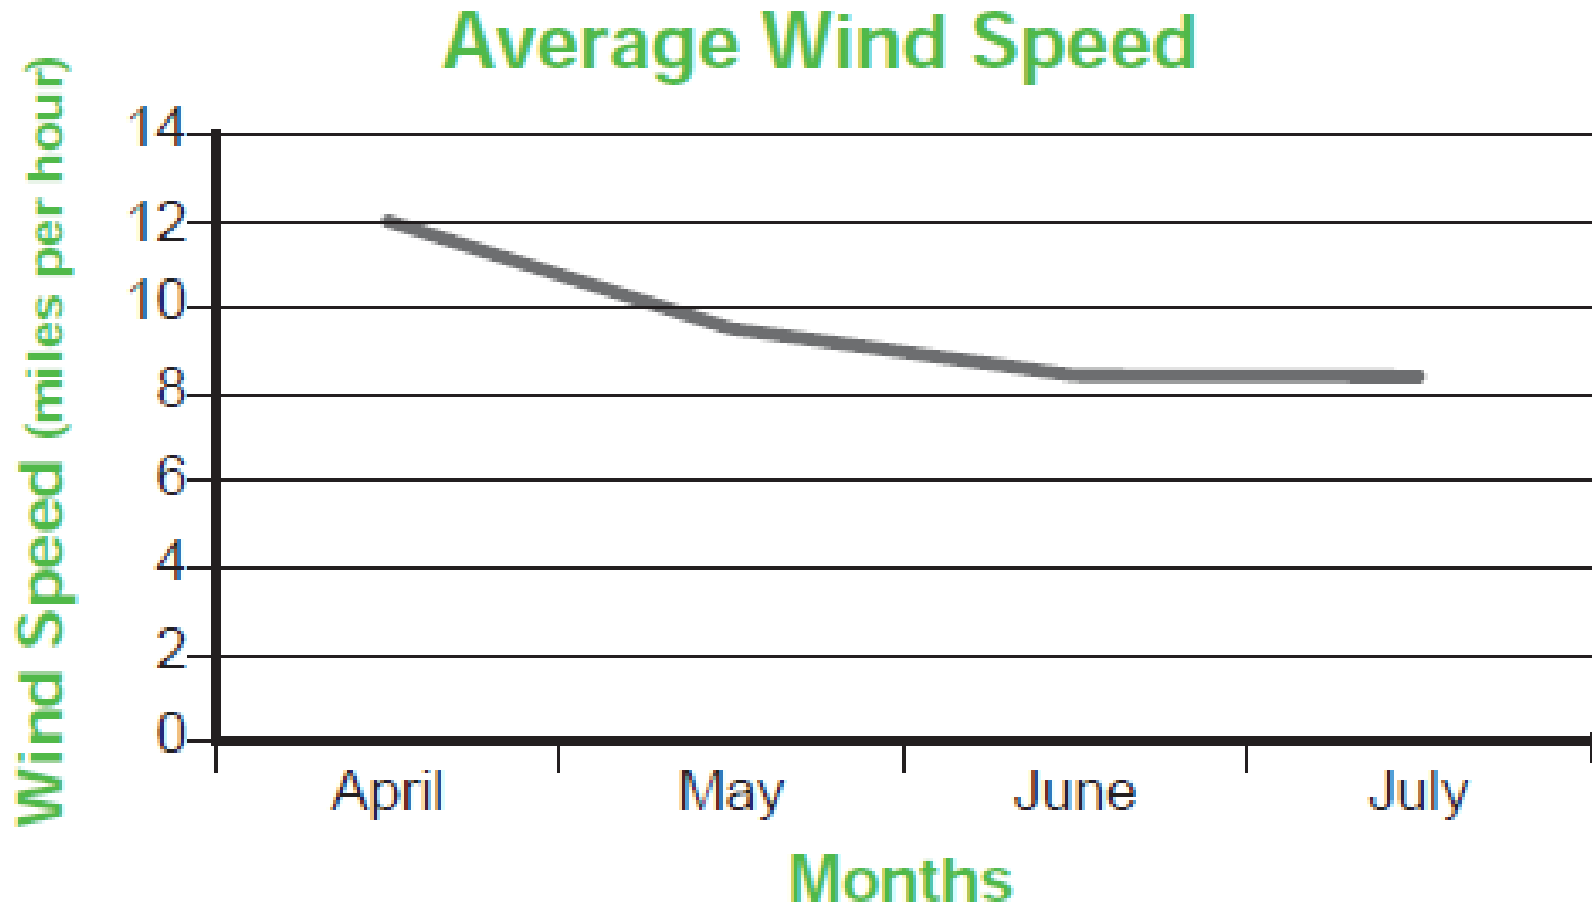

Average Precipitation

Table D: Average Wind Speed

	April	May	June	July
Average Temperature (in miles per hour)	12	9.5	8.5	8.5

Table E: Average Hours of Sunlight

	April	May	June	July
Average Hours of Sunlight	13	14.2	15	14.6