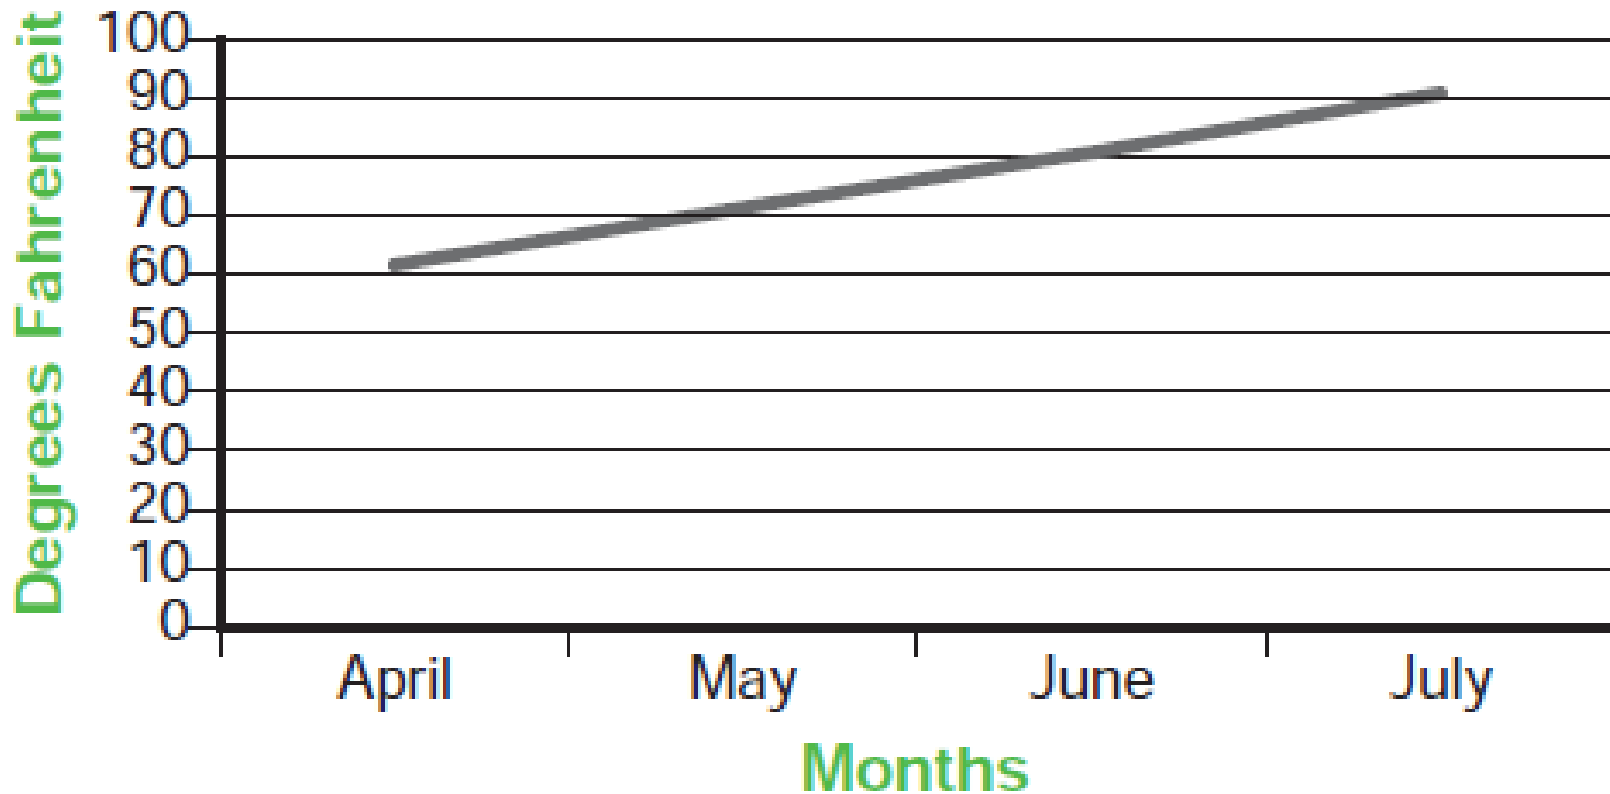

Table A: Population of Piute Ground Squirrels and Prairie Falcons

	early April	late April	May	June	early July	mid July	late July
Ground Squirrel	30	45	60	75	100	0	0
Prairie Falcon	15	22	30	37	50	50	0

Population Trends

Table B: Average Daily High Temperature

	April	May	June	July
Average Temperature (in degrees Fahrenheit)	62	72	81	91

Average Temperature

Table C: Average Precipitation

	April	May	June	July
Average Precipitation (in inches)	1.2	1.4	0.7	0.3

Average Precipitation

Table D: Average Wind Speed

	April	May	June	July
Average Temperature (in miles per hour)	12	9.5	8.5	8.5

Table E: Average Hours of Sunlight

	April	May	June	July
Average Hours of Sunlight	13	14.2	15	14.6