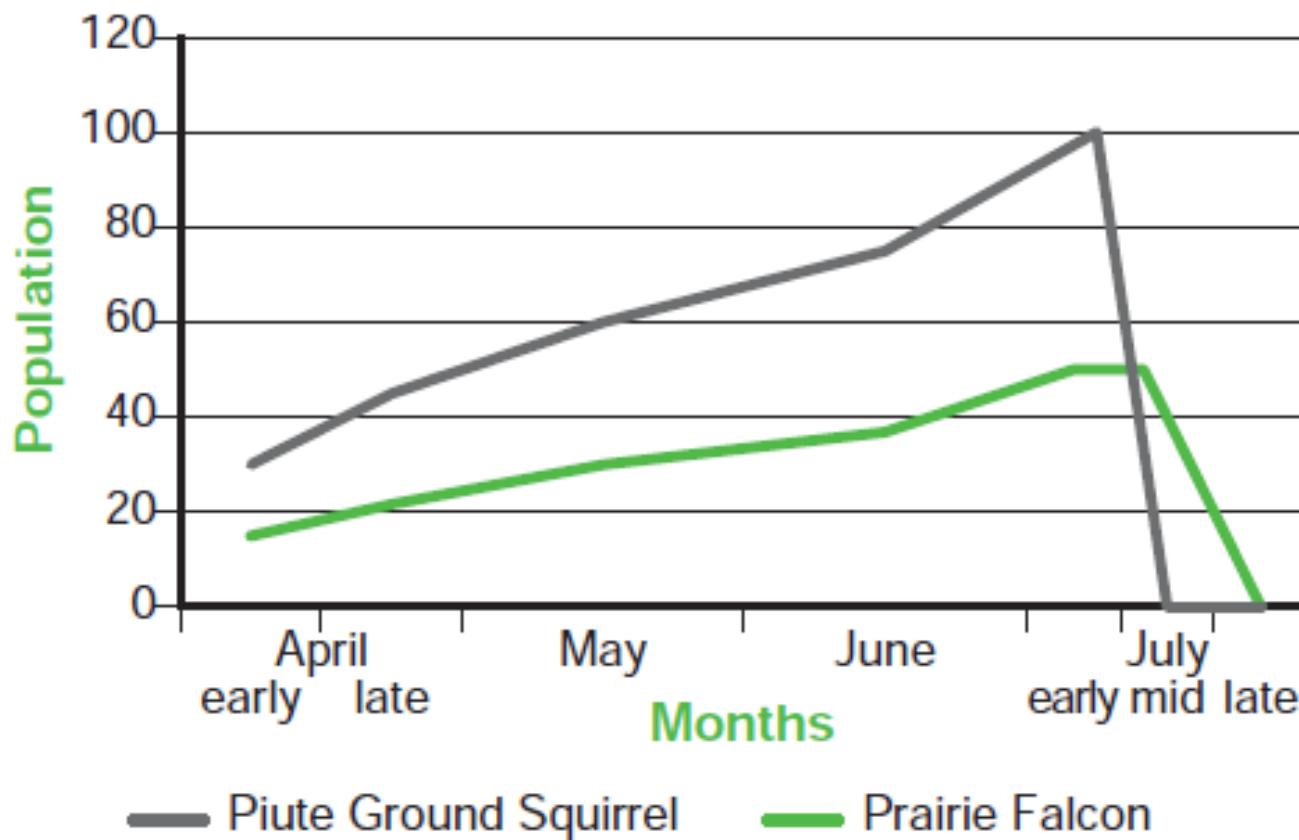

Table A: Population of Piute Ground Squirrels and Prairie Falcons

	early April	late April	May	June	early July	mid July	late July
Ground Squirrel	30	45	60	75	100	0	0
Prairie Falcon	15	22	30	37	50	50	0

Population Trends