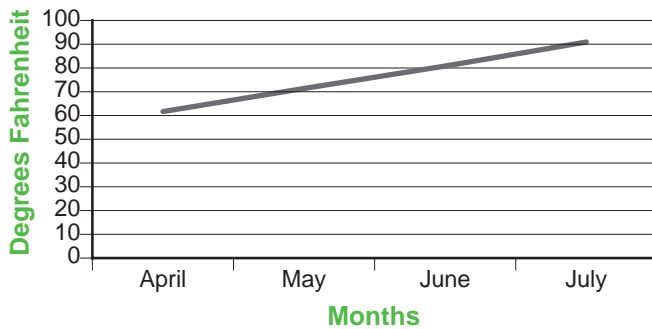

Population Trends

Table C: Average Precipitation

	April	May	June	July
Average Precipitation (in inches)	1.2	1.4	0.7	0.3

Average Precipitation

Table B: Average Daily High Temperature

	April	May	June	July
Average Temperature (in degrees Fahrenheit)	62	72	81	91

Average Temperature

Table D: Average Wind Speed

	April	May	June	July
Average Temperature (in miles per hour)	12	9.5	8.5	8.5

Average Wind Speed

Table E: Average Hours of Sunlight

	April	May	June	July
Average Hours of Sunlight	13	14.2	15	14.6

Average Hours of Sunlight