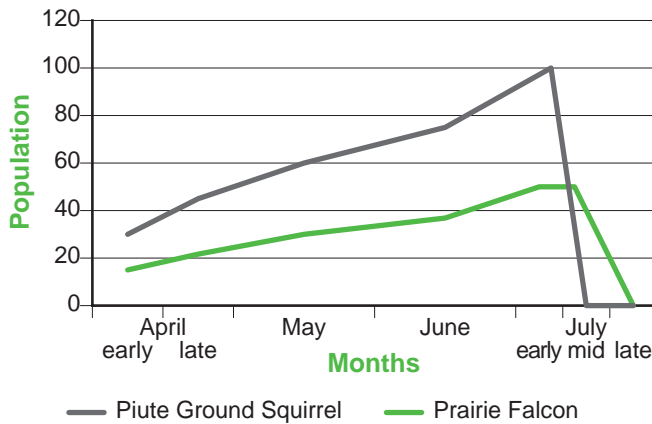

Tables and Graphs

Table A: Population of Piute Ground Squirrels and Prairie Falcons

	early April	late April	May	June	early July	mid July	late July
Ground Squirrel	30	45	60	75	100	0	0
Prairie Falcon	15	22	30	37	50	50	0

Population Trends

Table C: Average Precipitation

	April	May	June	July
Average Precipitation (in inches)	1.2	1.4	0.7	0.3

Average Precipitation

Table B: Average Daily High Temperature

	April	May	June	July
Average Temperature (in degrees Fahrenheit)	62	72	81	91