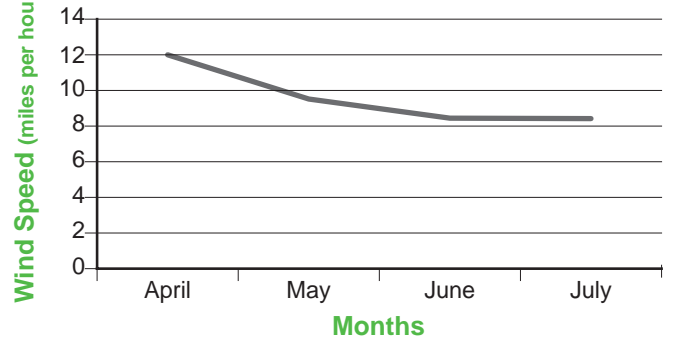

Population Trends

Table C: Average Precipitation

	April	May	June	July
Average Precipitation (in inches)	1.2	1.4	0.7	0.3

Average Precipitation

Table B: Average Daily High Temperature

	April	May	June	July
Average Temperature (in degrees Fahrenheit)	62	72	81	91

Average Temperature

Table D: Average Wind Speed

	April	May	June	July
Average Temperature (in miles per hour)	12	9.5	8.5	8.5

Average Wind Speed

Table E: Average Hours of Sunlight

	April	May	June	July
Average Hours of Sunlight	13	14.2	15	14.6

Average Hours of Sunlight