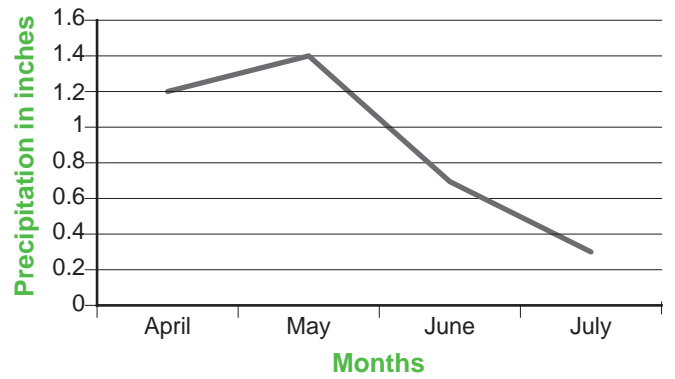

Tables and Graphs

Table A: Population of Piute Ground Squirrels and Prairie Falcons

	early April	late April	May	June	early July	mid July	late July
Ground Squirrel	30	45	60	75	100	0	0
Prairie Falcon	15	22	30	37	50	50	0

Population Trends

Table C: Average Precipitation

	April	May	June	July
Average Precipitation (in inches)	1.2	1.4	0.7	0.3

Average Precipitation

Table B: Average Daily High Temperature

	April	May	June	July
Average Temperature (in degrees Fahrenheit)	62	72	81	91

Average Temperature

Table D: Average Wind Speed

	April	May	June	July
Average Temperature (in miles per hour)	12	9.5	8.5	8.5

Average Wind Speed

Table E: Average Hours of Sunlight

	April	May	June	July
Average Hours of Sunlight	13	14.2	15	14.6